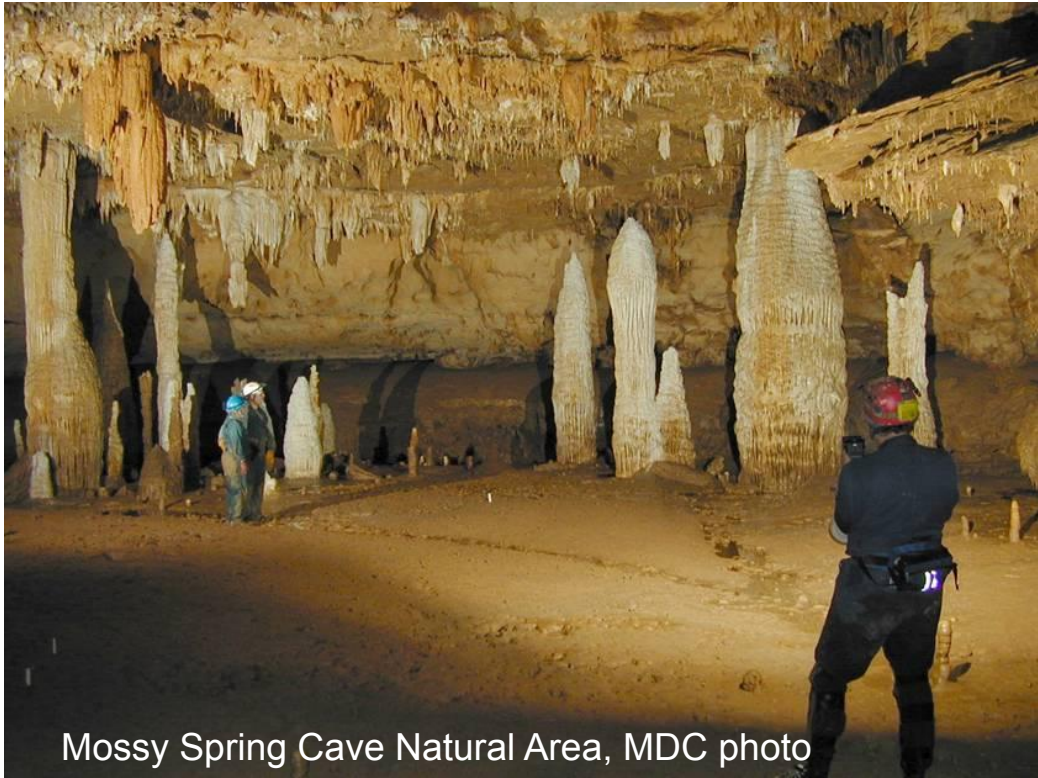

- How is this program structured?

Mossy Spring Cave Natural Area, MDC photo

Missouri Department of
Natural Resources

The Nature Conservancy. 

SAVING THE LAST GREAT PLACES ON EARTH

State Program Scope and Structure

October 8, 2024

**State Natural Areas
Program Roundtable:
State Reports**

Auxvasse Natural Area

Program “wins”

Diplazium pycnocarpon and over 6 foot tall biologist standing next to *Carya cordiformis* at Weldon Spring Hollow Natural Area