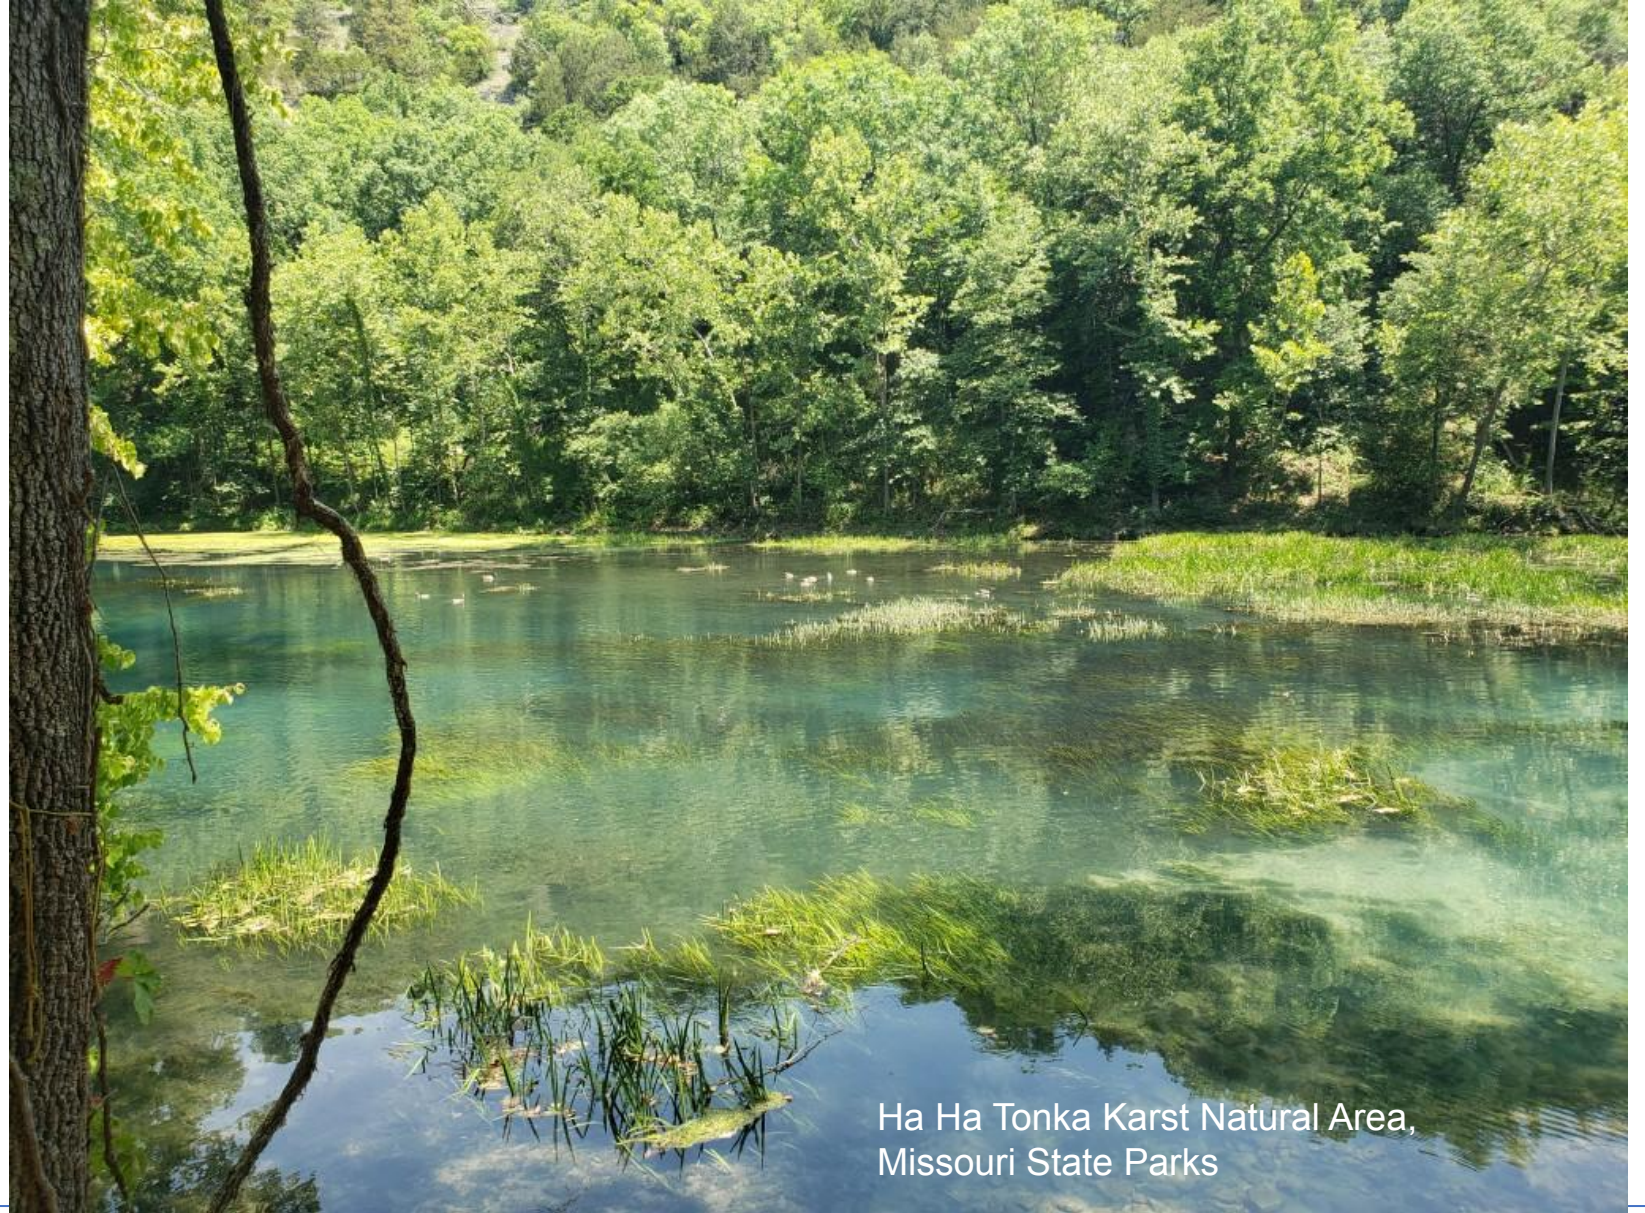

Pedicularis canadensis and *Calopogon oklahomensis* at Paintbrush Prairie Natural Area

October 8, 2024

**State Natural Areas
Program Roundtable:
State Reports**

Program “wins”

October 8, 2024

**State Natural Areas
Program Roundtable:
State Reports**